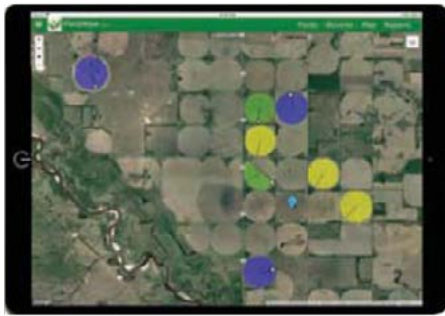

T-L Computer Controller

Get the most out of your T-L PPC III or PPT touch panel with Fieldwise. The Fieldwise T-L Computer Controllers offer full control of your system remotely through the user friendly Fieldwise Portal. The T-L Computer Controller is easy to wire up and utilises existing equipment in your panel.

The smarter way to control every drop!

FEATURES

CONTROL

- Start
- Stop
- Endgun
- Speed
- Direction
- Pump

MONITOR

- Direction
- Run
- Speed
- Endgun
- Pressure
- GPS Position
- GPS Stall
- Intelligent Collision Detection